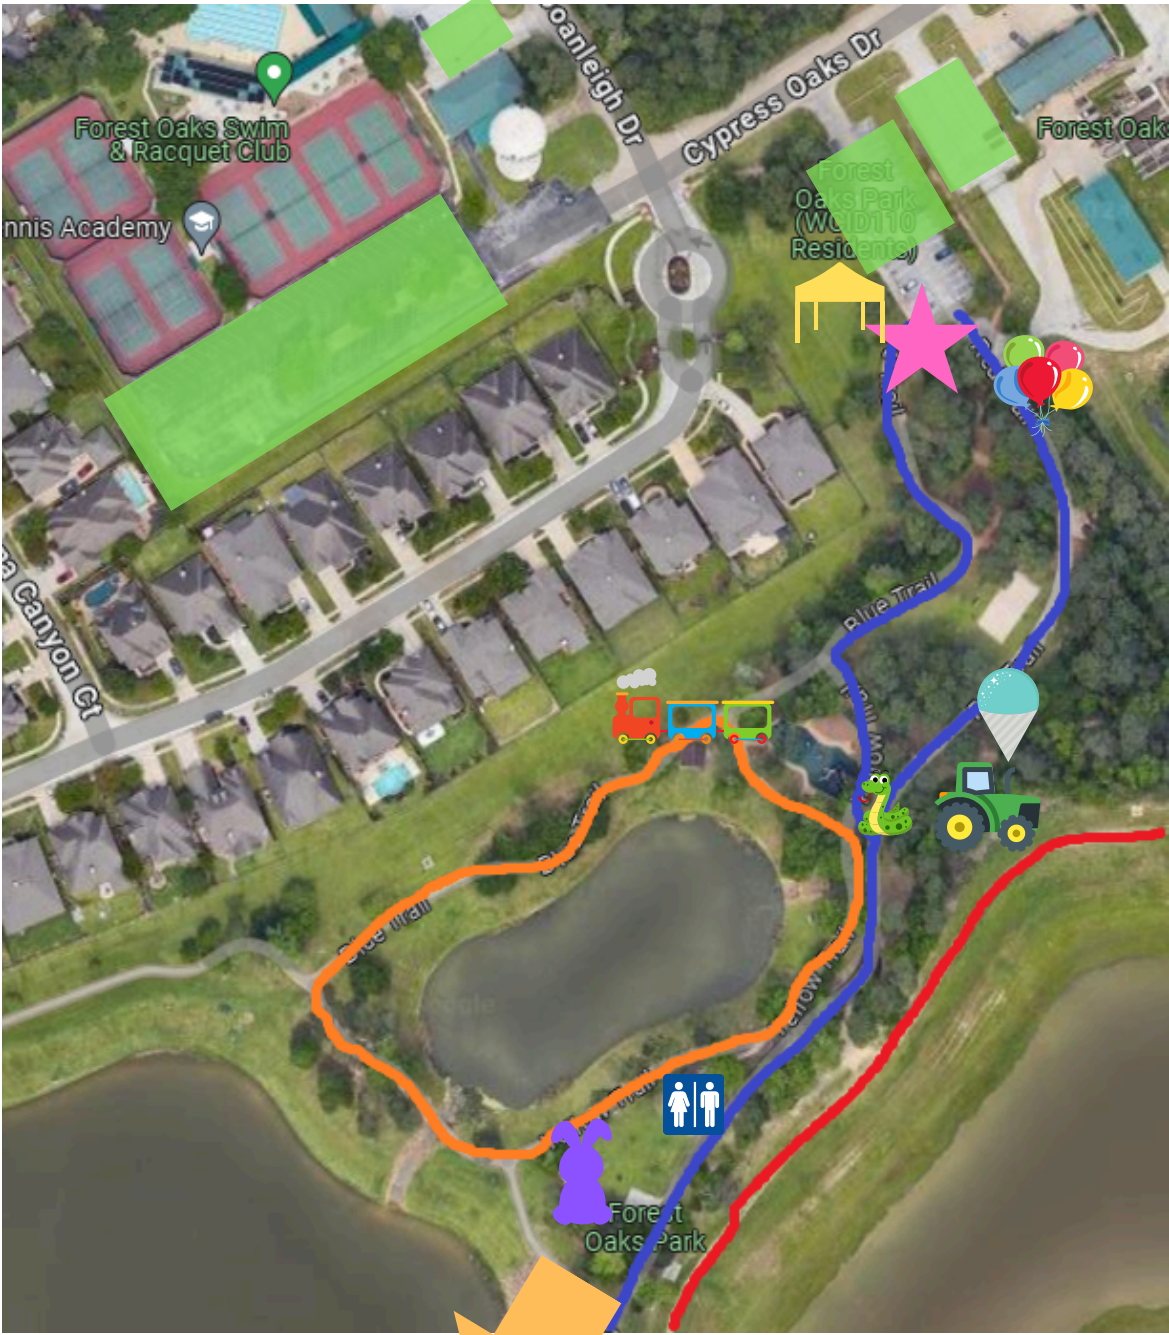

# Easter Egg Hunt 2025

-  Entrance to park
-  Limited Parking Lot Space  
Parking allowed along Cypress Oaks and at Lemm Elementary
-  Pedestrian Walking Paths
-  Inflatable Bounce Houses
-  Jeremiah's Ice for sale
-  Vendor Fair
-  Trackless Train Rides around upper lake
-  Trackless Train Route - No Pedestrians
-  Texas Snakes and More
-  Hayride around new lake
-  Hayride Route - No Pedestrians
-  Easter Bunny Photos
-  Restrooms
-  ALL egg hunts start near pavilion 4