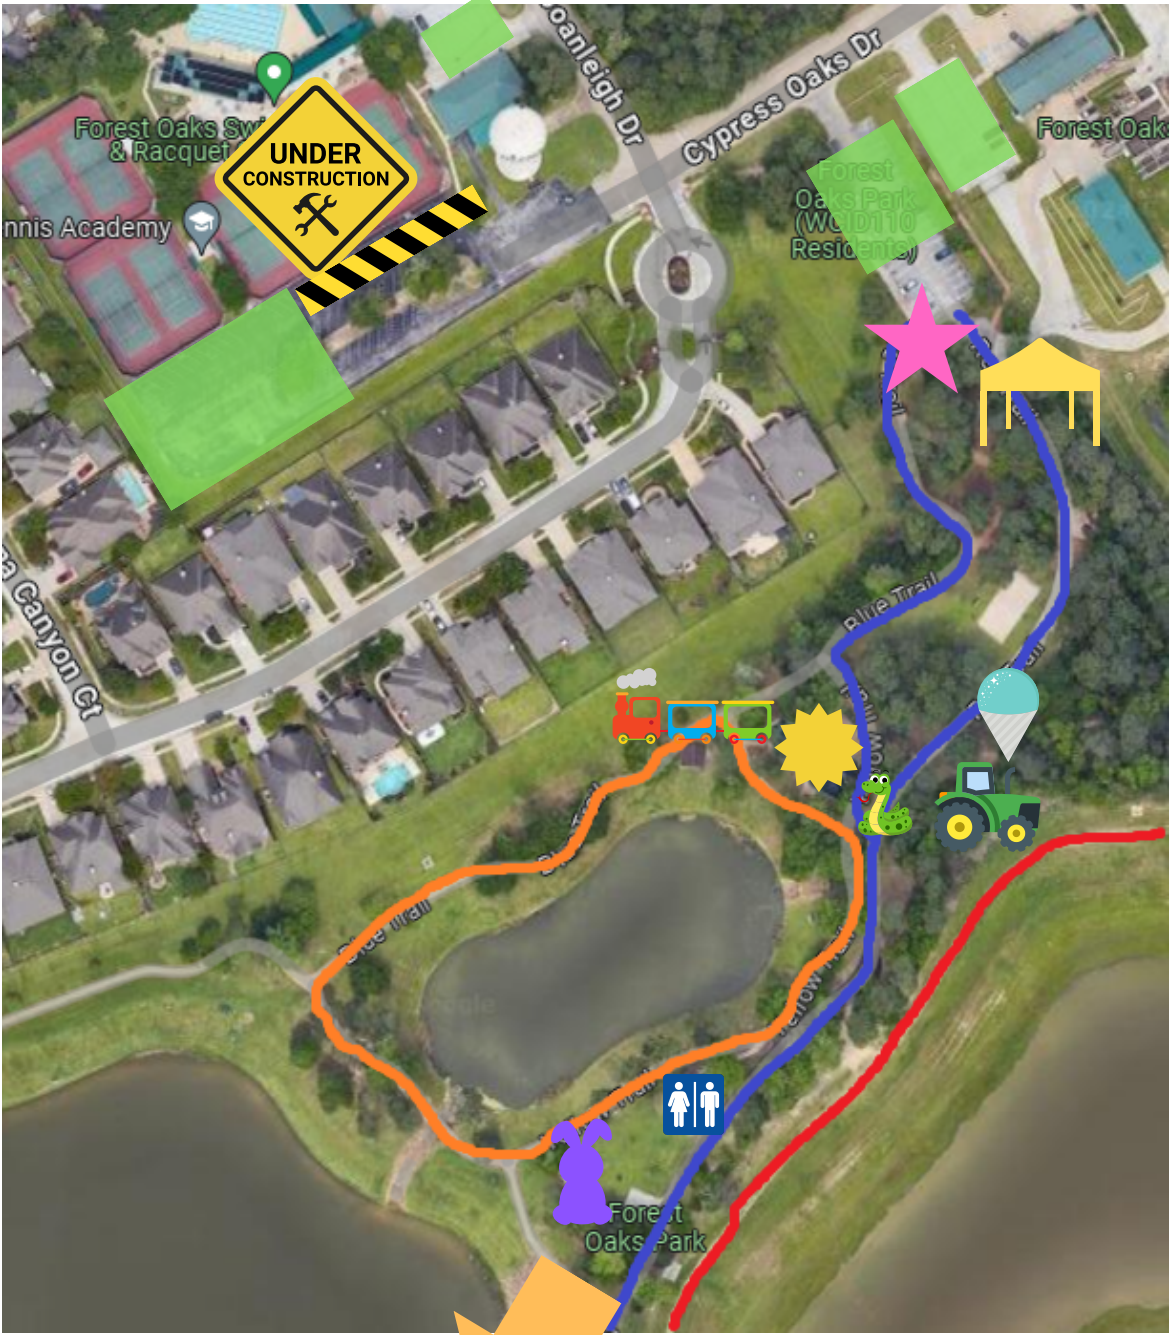

Easter Egg Hunt 2024

-  Entrance to park
-  Limited Parking Lot Space
Parking allowed along Cypress Oaks and at Lemm Elementary
-  Pedestrian Walking Paths
-  Inflatable Bounce Houses
-  Jeremiah's Ice for sale throughout event
-  Playground Grand Opening at 10a-10:15a
-  Trackless Train Rides around upper lake
-  Trackless Train Route - No Pedestrians
-  Texas Snakes and More
-  Hayride around new lake
-  Hayride Route - No Pedestrians
-  Easter Bunny Photos
-  Restrooms
-  ALL egg hunts start near pavilion 4